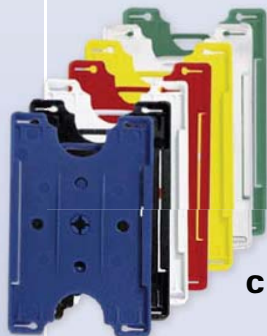

Card Holders

CARD HOLDERS

A. 1840-811#
Open-Face Card Holder
 Horizontal

A

B. 1840-816#
Open-Face Card Holder
 Vertical

AVAILABLE COLOURS

A. 1840-811#

C. 1840-301#

D. 1840-305#

E. 1840-308#

Frosted

B. 1840-816#

Frosted

B

C. 1840-301#
Open-Face Card Holder
 with Rotating (2-Way) Clip
 Backside

Rotating
Clip

C

D. 1840-305#
Multi-Card Holder
 Horizontal

With card
compartment
on back side

D

E. 1840-308#
Multi-Card Holder
 Vertical

With card
compartment
on back side

E

F. 1840-6000
Card Dispenser
 Horizontal