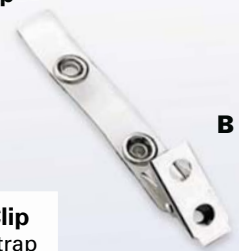

D

E

F

3

STRAP CLIPS

A. 2105-1500
Metal Suspender Clip
 with molded strap

A

B. 2105-2000
Metal Crocodile Clip
 with clear vinyl strap and metal snaps

B

C. 2105-500#
Metal Suspender Clip
 with coloured vinyl strap and metal snaps

C

AVAILABLE COLOURS

Clear

D. 2120-1000
Metal Suspender Clip
 with filament-reinforced vinyl strap and metal snaps

D

PIN/CLIP

E. 5735-2200
Self-Adhesive Metal Pin/Clip Combo

E

D. 2120-3300*
Heavy-Duty Black/Chrome Badge Reel
 with belt clip and nylon cord

*Also available:
 E. 2120-3305 – Steel Wire
 F. 2120-3375 – Chain

Slot Punches, PVC Cards, Lanyards